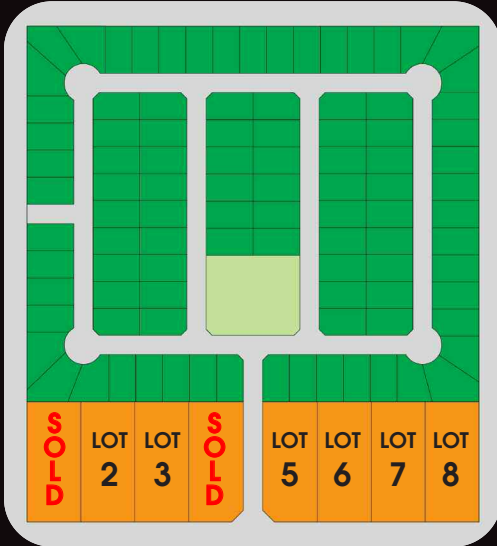

The Estates at Paloma Park

EDINBURG  **TEXAS**

6 LOTS FOR SALE approx. 140' x 310'

Neighboring Estates on Alberta Road

Neighboring Estates on Alberta Road

Just East of Raul Longoria Road on Alberta Road
Opportunity to Build a Gorgeous Estate Home
Building Restrictions

One Acre Estate Lots

Priced from \$100,000-\$120,000

Area Schools & Attractions Include:
Edinburg ISD & U.T. Rio Grande Valley

- 1.25 miles to Edinburg High School
- 1.7 miles to **Exemplary De Escandon Elementary**
- 1.7 miles to Bert Ogden Arena - Home of the Vipers
- 2 miles to Dining/Shopping at Shoppes at RGV
- 2.3 miles to Los Lagos Golf Club
- 2.8 miles to AMC Cineplex & IMAX Theatre